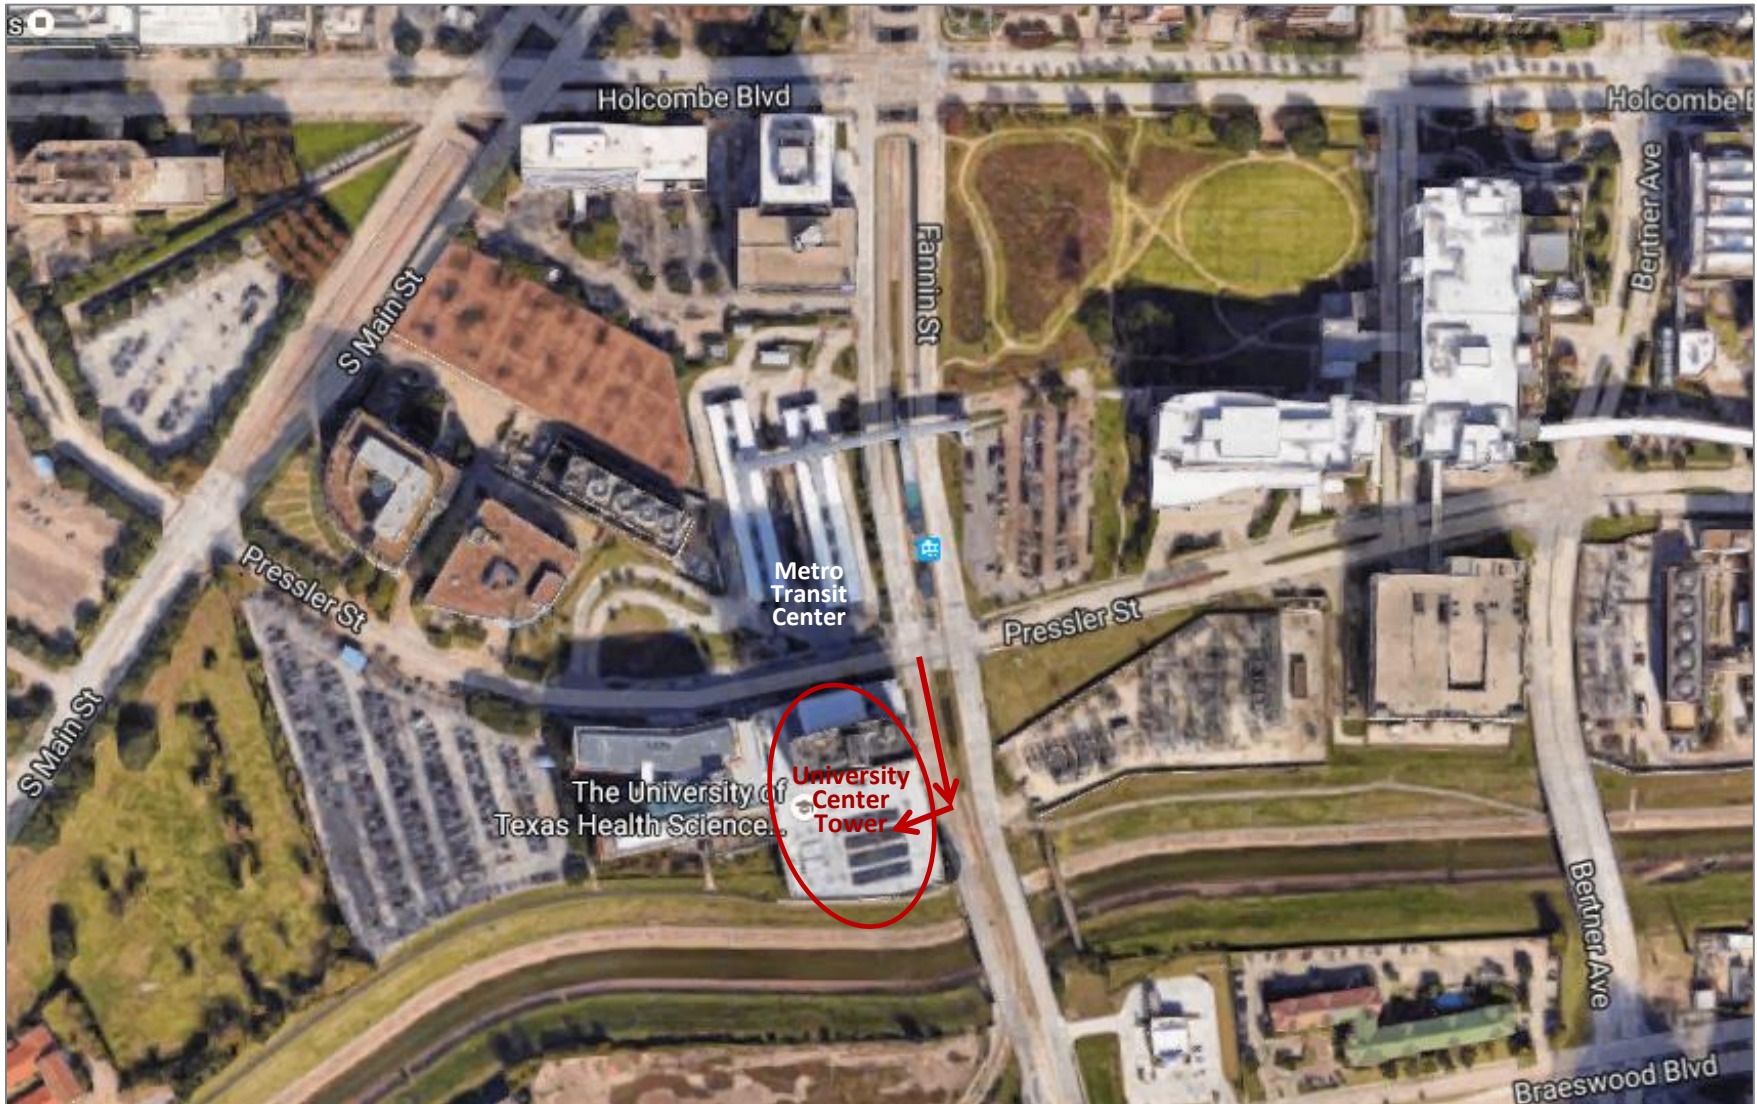

DIRECTIONS TO CLI TRAINING / LOCATION & PARKING

The University Center Tower is located on the corner of Fannin and Pressler. The large Metro Transit Center for the Medical Center is located directly across from the building and is a good location landmark. The arrows on the above map indicate the location of the garage entrance. Please see the map on the next page for additional parking information.

DIRECTIONS TO CLI TRAINING / LOCATION & PARKING

University Center Tower - UTHealth
7000 Fannin, Training Room 1430
Houston, TX 77030

- The garage entrance is located on Fannin street.
- Use the entrance marked "Public Parking" and pull a ticket as you enter. Bring the ticket to the training room in order to receive a voucher to cover the cost of parking.
- Take the parking garage elevator to the 1st floor. Transfer to the tower elevators.
- Take the tower elevator to the 14th floor. The training room is 1430.
- If you experience difficulties, please call 713-500-3800.