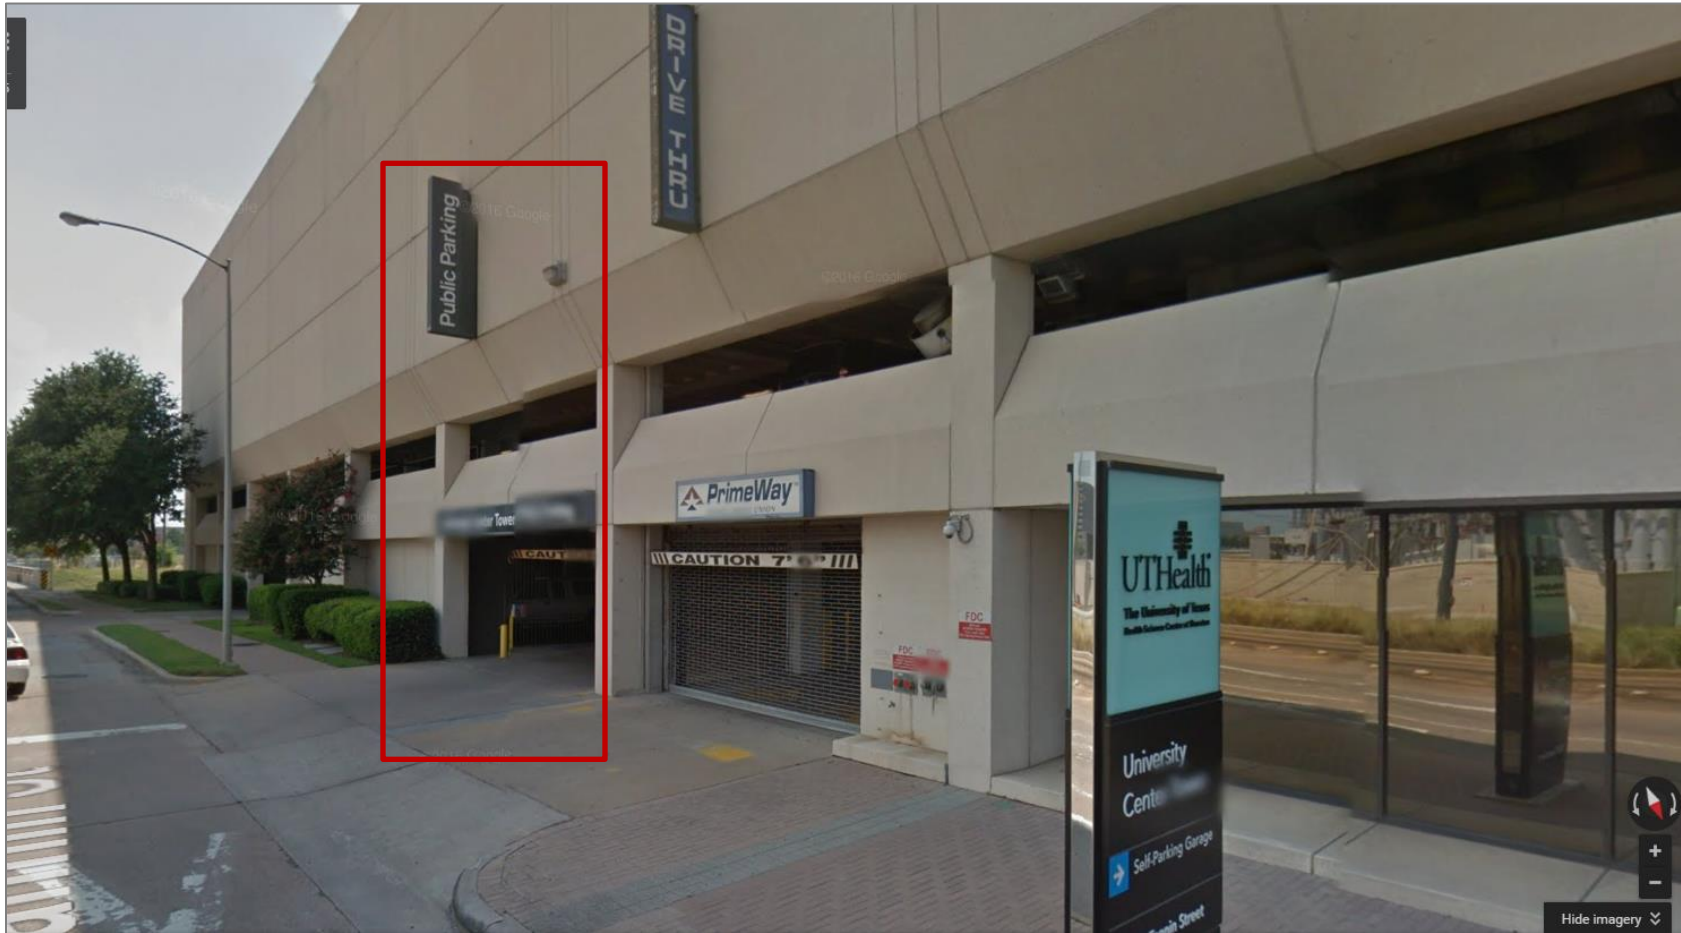

DIRECTIONS TO CLI TRAINING / LOCATION & PARKING

The University Center Tower is located on the corner of Fannin and Pressler. The large Metro Transit Center for the Medical Center is located directly across from the building and is a good location landmark. The arrows on the above map indicate the location of the garage entrance. Please see the map on the next page for additional parking information.

DIRECTIONS TO CLI TRAINING / LOCATION & PARKING

University Center Tower - UTHealth
7000 Fannin, Training Room 1430
Houston, TX 77030

- The garage entrance is located on Fannin street.
- Use the entrance marked "Public Parking" and pull a ticket as you enter. Bring the ticket to the training room in order to receive a voucher to cover the cost of parking.
- Take the parking garage elevator to the 1st floor. Transfer to the tower elevators.
- Take the tower elevator to the 14th floor. The training room is 1430.
- If you experience difficulties, please call 713-500-3800.